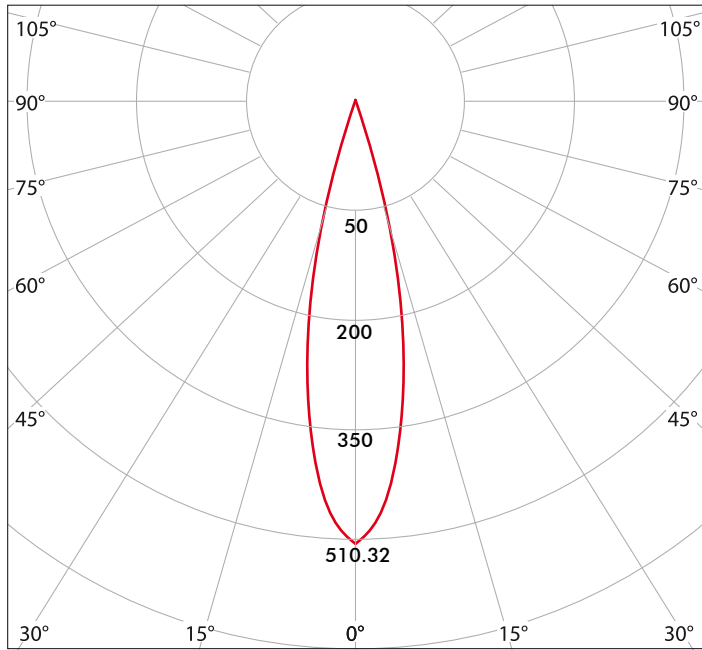

TECNO LED

Bulbs
Lampadine

DIMENSIONS

u=mm

cd
— C0 · C180

Technical Operating Data

Product	Color	Number of LEDs	Lamp Fitting	Voltage [V]	Power [W]	Viewing Angle [°]	Color Temp [K]	Lum. Intensity [cd]	Lum. Flux [Φ]
LED 2010	neutral white	3	GU10	230	3	30	4500 K	510.32	160 lm
LED 2011	warm white	3	GU10	230	3	30	3500 K	510.32	140 lm

Average Lifetime	Luminous Efficacy [lm/W]	LED BRAND
50000 hr	54	Edison
50000 hr	47	Edison