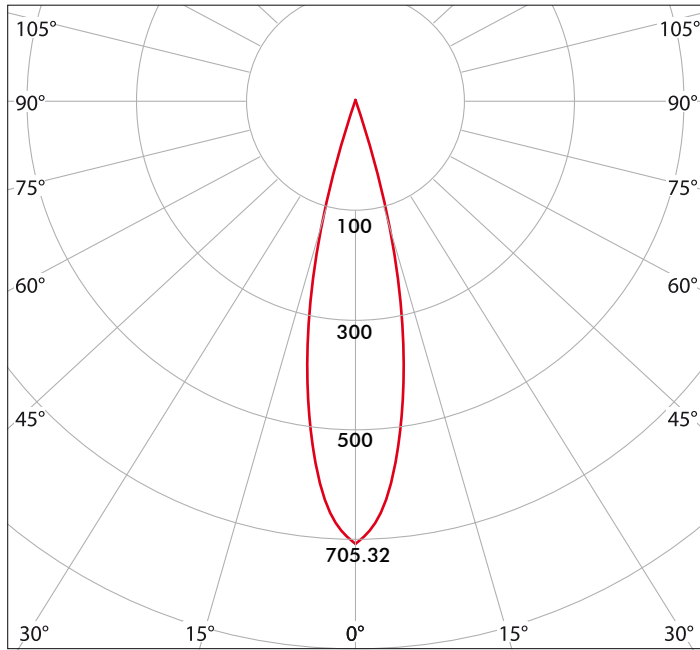

TECNO LED

Bulbs
Lampadine

DIMENSIONS

u=mm

cd
— C0 · C180

Technical Operating Data

| Product | Color | Number of LEDs | Lamp Fitting | Voltage [V] | Power [W] | Viewing Angle [°] | Color Temp [K] | Lum. Intensity [cd] | Lum. Flux [Φ] |
|----------|---------------|----------------|--------------|-------------|-----------|-------------------|----------------|---------------------|---------------|
| LED 2005 | neutral white | 3 | GU10 | 230 | 3 | 30 | 4500 K | 705.12 | 160 lm |
| LED 2006 | warm white | 3 | GU10 | 230 | 3 | 30 | 3500 K | 705.12 | 140 lm |